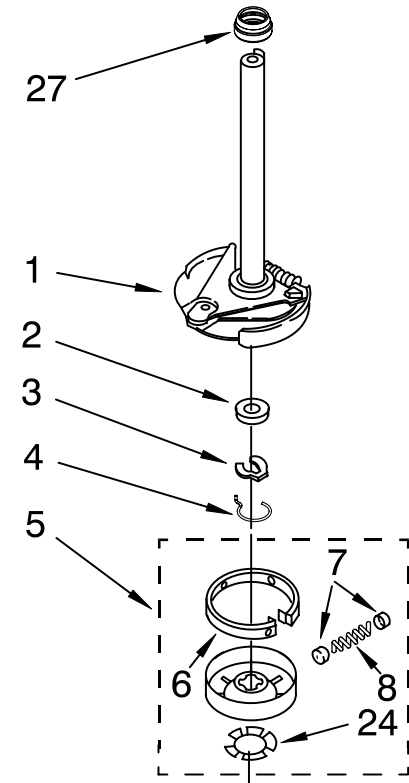

BRAKE, CLUTCH, GEARCASE, MOTOR AND PUMP PARTS

For Model: CAM2752TQ0
(White)

Illus. No.	Part No.	DESCRIPTION
1	388952	Brake & Drive Tube (Complete) (Refer to Page 14 For Further Breakdown)
2	63292	Washer, Spin Tube Thrust
3	62697	Ring, Spin Tube Support
4	63283	E-Clip, Clutch Retainer
5	8299642	Clutch (Complete)
6	3951993	Band & Lining, Clutch (Includes Items 7 & 8)
7	62646	Cap, Clutch Spring (2)
8	8559387	Spring, Clutch
9	3360630	Gearcase (Complete) (Refer To Page 15 For Further Breakdown)
10	3357334	Screw, Gearcase To Base (3)

Illus. No.	Part No.	DESCRIPTION
11	62611	Plate, Motor Mount To Gearcase
12	62691	Grommet, Motor (4)
13	3978849	Coupling, Motor And Isolation
14	3387485	Screw (2) #10-16 x 5/8
15	3946532	Shield, Motor
16	3400516	Bolt, Motor Plate
17	3349637	Retainer, Motor (2)
18	3362089	Shield, Tub To Motor
19	661600	Motor, Main Drive
20	62850	Switch, Main Drive Motor
21	8546127	Retainer, Pump (2)
22	3363394	Pump (Complete)
23	62863	Screw, 10-16 x 3/8
24	3355454	Clip, Anti-Rattle
25	8572717	Capacitor
26	3949496	Clamp, Capacitor
27	91939	Seal, Shaft